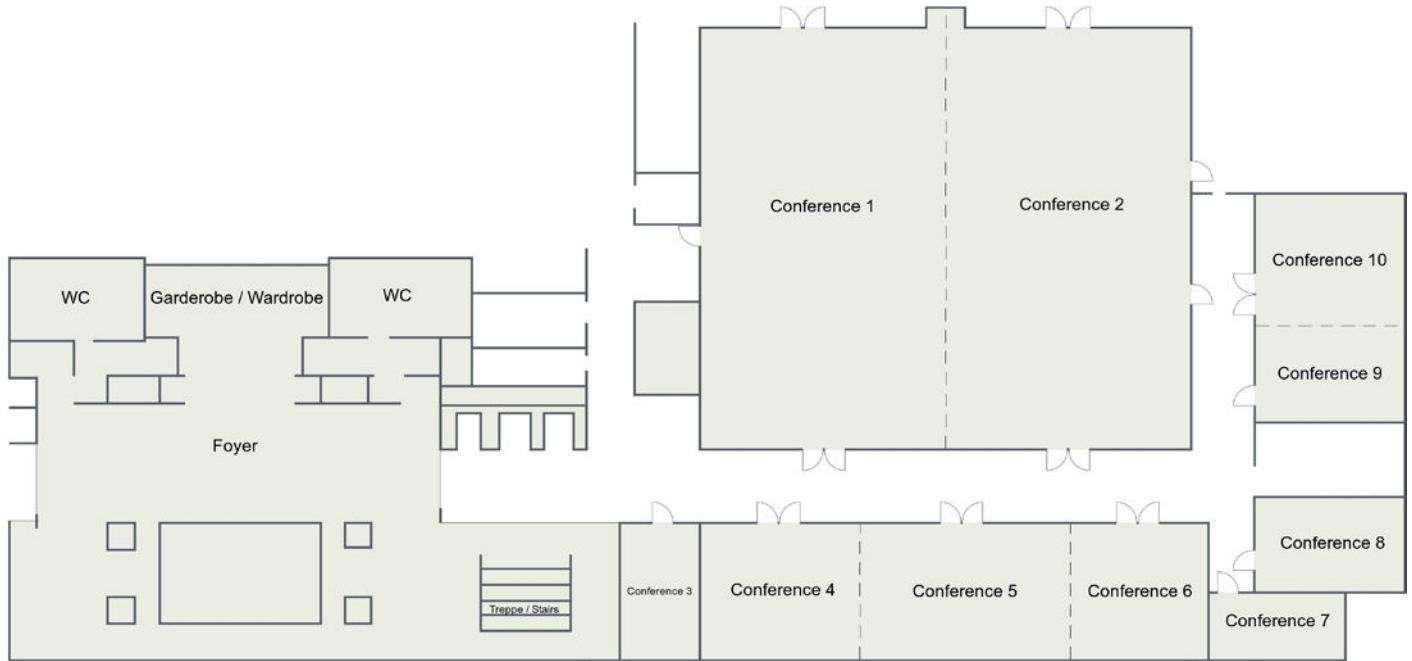

Premises

Premises	Size [m ²]	Length [m]	Width [m]	Height [m]	max. pax Parliament	Theater	Cabaret	Banquet	U-Form	Boardroom
Conference 1	217	17.5	12.4	3.4	120	208	72	120	45	54
Conference 2	217	17.5	12.4	3.4	120	208	72	120	45	54
Conference 1+2	434	17.5	24.8	3.4	240	380	144	240	85	90
Conference 3	27	6.7	4.1	3.2	8	15	-	-	10	16
Conference 4	53	6.7	8.3	3.2	24	45	24	32	18	20
Conference 5	74	6.7	11.3	3.2	36	70	36	48	30	28
Conference 6	50	6.7	7.4	3.2	22	40	24	32	18	20
Conference 4+5	130	6.7	19.7	3.2	74	135	50	80	48	50
Conference 5+6	123	6.7	18.8	3.2	74	135	50	80	48	50
Conference 4+5+6	177	6.7	27.2	3.2	114	180	90	120	84	75
Conference 7	23	3.2	7.6	3.2	-	-	-	-	-	10
Conference 8	35	7.4	4.7	3.2	15	24	-	-	15	19
Conference 9	25	7.3	3.4	3.2	-	15	-	-	10	14
Conference 10	52	7.3	7.2	3.2	18	40	24	32	18	19
Conference 9+10	78	7.3	10.7	3.2	48	65	36	48	33	30